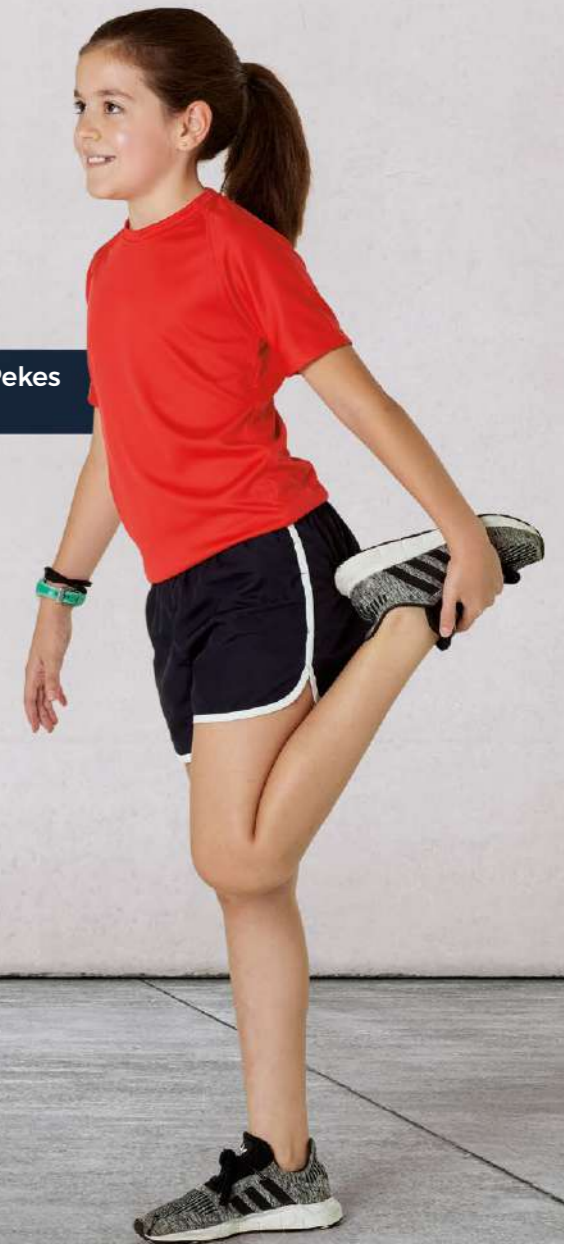

Round Neck T-Shirt

MD780 / MA780

Playera Polo Deportiva

Sport Polo Shirt

MN760

Cuello Redondo Pokes

Kids Round Neck T-Shirt

Playeras Premium